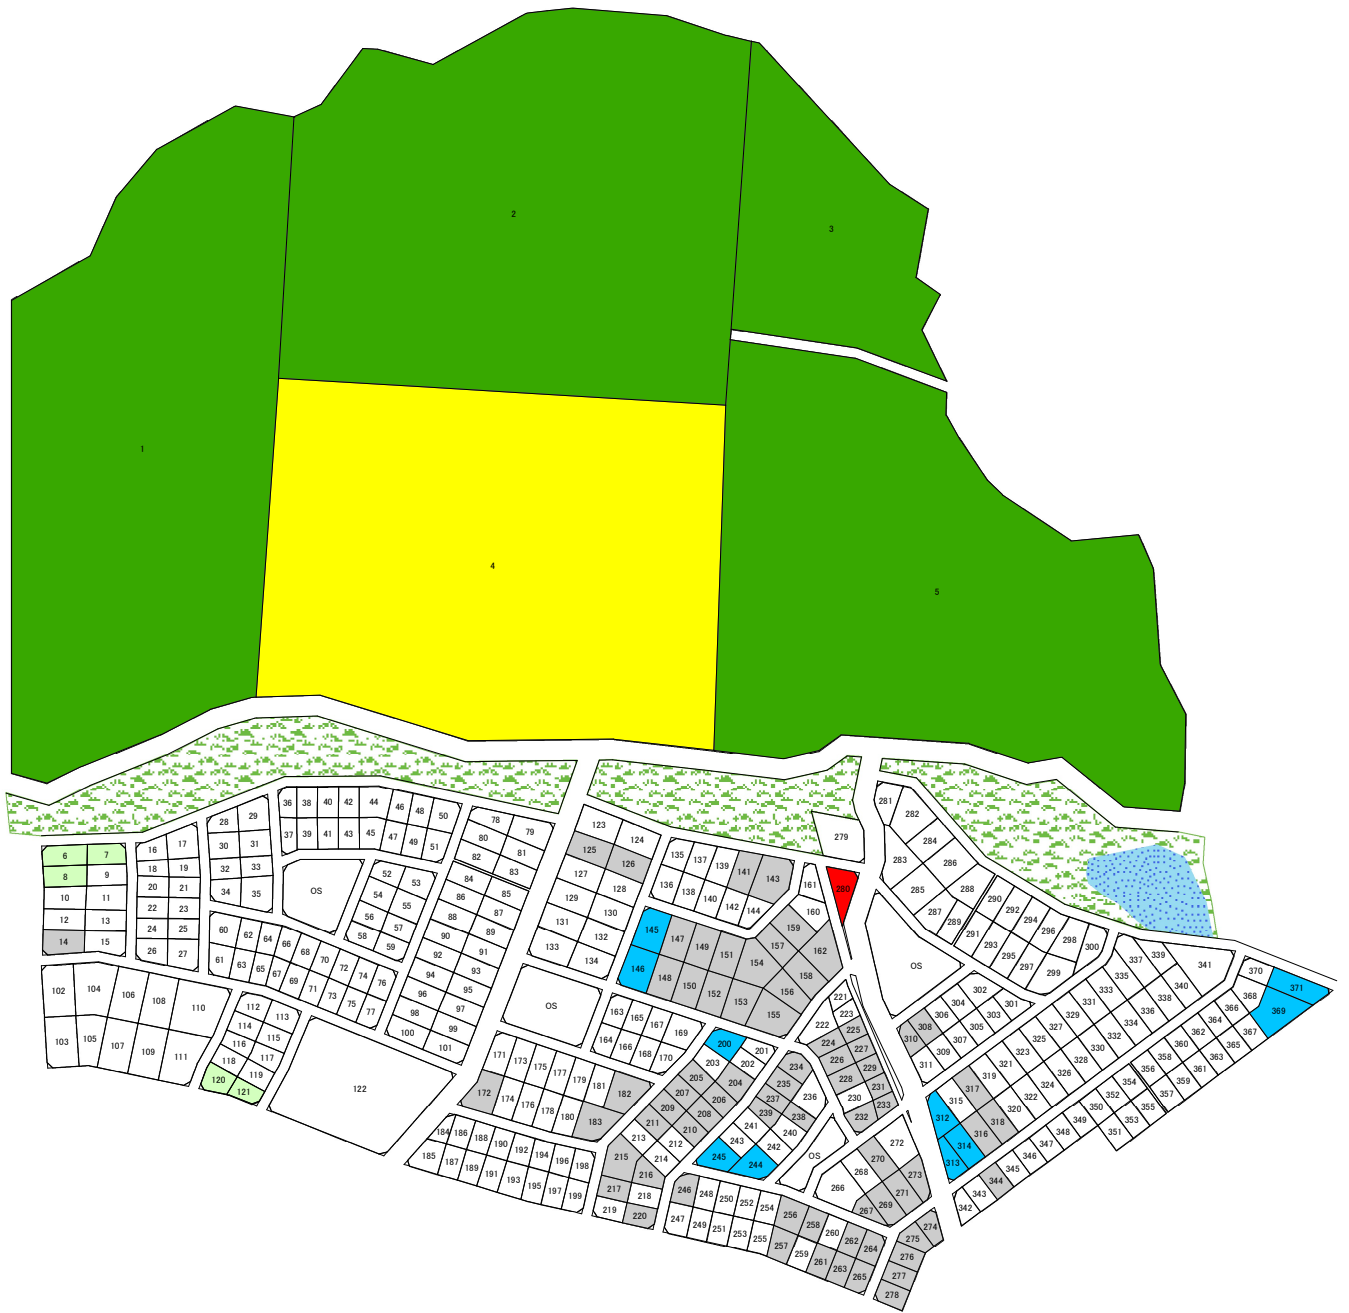

NGONGO BLOCK "C" PLOT NO. 1 - 371

LEGEND

-  C/R_polygon
-  COM/RESIDE_polygon
-  PB_polygon
-  RESIDENTIAL_polygon
-  SECONDARY_SCHOOL
-  UNIVERSITY
-  Lake
-  Stream