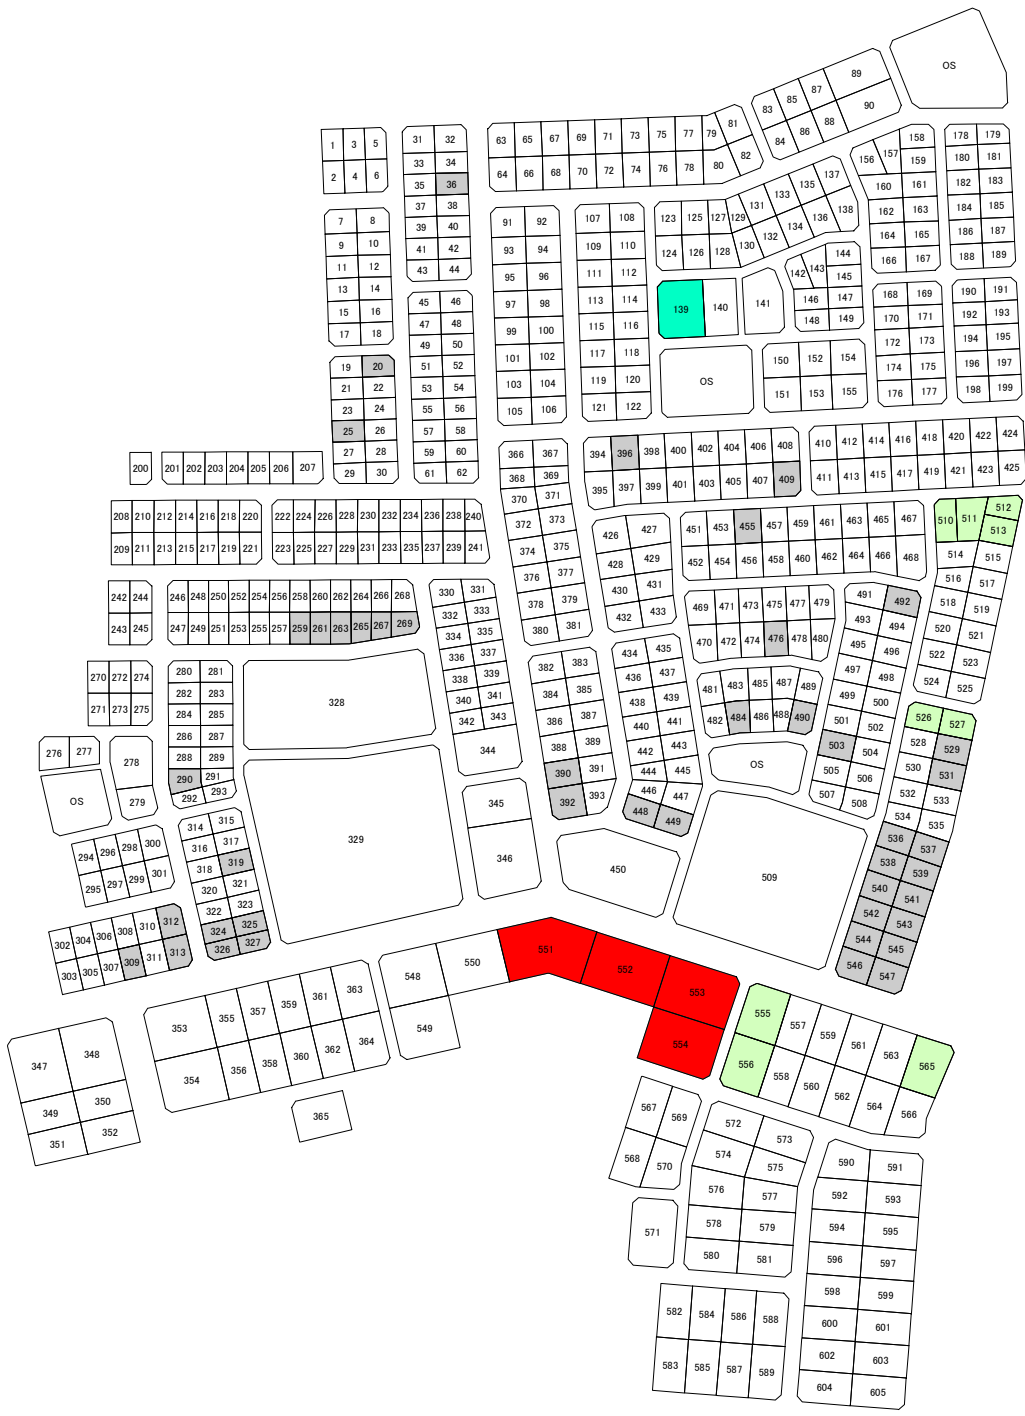

NGONGO BLOCK "B" PLOT NO. 1 - 605

LEGEND

- C/R
- RESIDENTIAL
- RS
- S.I